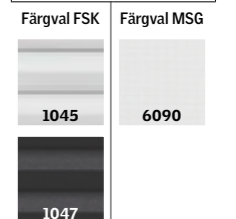

## Fast

0°-15°

Storlek hålmått (BxH cm)	Fast CFP 0000	Tillbehör solskydd		
		INTEGRA® Solar isolerande mörkläggningsplissé FSK	INTEGRA® Solar märkis MSG	INTEGRA® Solar märkis MSG
60 x 60 S2	4.452:- 5.565:-	2.188:- 2.735:-	1.988:- 2.485:-	1.988:- 2.485:-
60 x 90 S2	5.088:- 6.360:-	2.252:- 2.815:-	2.048:- 2.560:-	2.048:- 2.560:-
80 x 80 S2	5.508:- 6.885:-	2.284:- 2.855:-	2.076:- 2.595:-	2.076:- 2.595:-
90 x 90 S2	6.068:- 7.585:-	2.352:- 2.940:-	2.136:- 2.670:-	2.136:- 2.670:-
90 x 120 S2	6.844:- 8.555:-	2.408:- 3.010:-	2.188:- 2.735:-	2.188:- 2.735:-
100 x 100 S2	7.164:- 8.955:-	2.456:- 3.070:-	2.232:- 2.790:-	2.232:- 2.790:-
100 x 150 S2	8.688:- 10.860:-	2.504:- 3.130:-	2.276:- 2.845:-	2.276:- 2.845:-
120 x 120 S2	8.688:- 10.860:-	2.560:- 3.200:-	2.324:- 2.905:-	2.324:- 2.905:-
150 x 150 S2	9.800:- 12.250:-	2.604:- 3.255:-	-	-
Leveranstid	1 vecka	2 veckor		